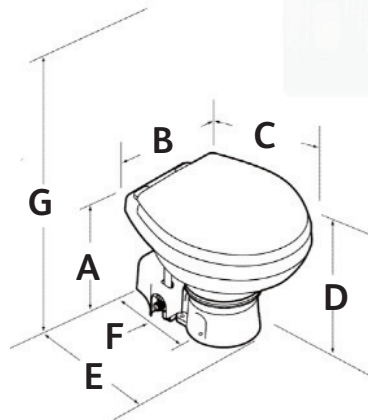

#### Water Supply

Water Pressure	20 - 45 PSI
Flow Rate (Fresh water)	8 lpm (minimum)
Water Connection	½" BSP Fresh Water ¾" BSP Raw Water

#### Pump discharge

Waste Outlet	1½" (38mm)
Max Horizontal Run	12.2m / 40ft
Max Vertical Head	1.2m / 3ft
Weight	16Kg

### Dimensions:

	7120, 7160	7220, 7260
A†	375mm	337mm
B	381mm	368mm
C	483mm	476mm
D†	349mm	311mm
E	349mm	349mm
F	254mm	254mm
GΔ	730mm	677mm

‡ overall height  
† seat height  
Δ seat lid up